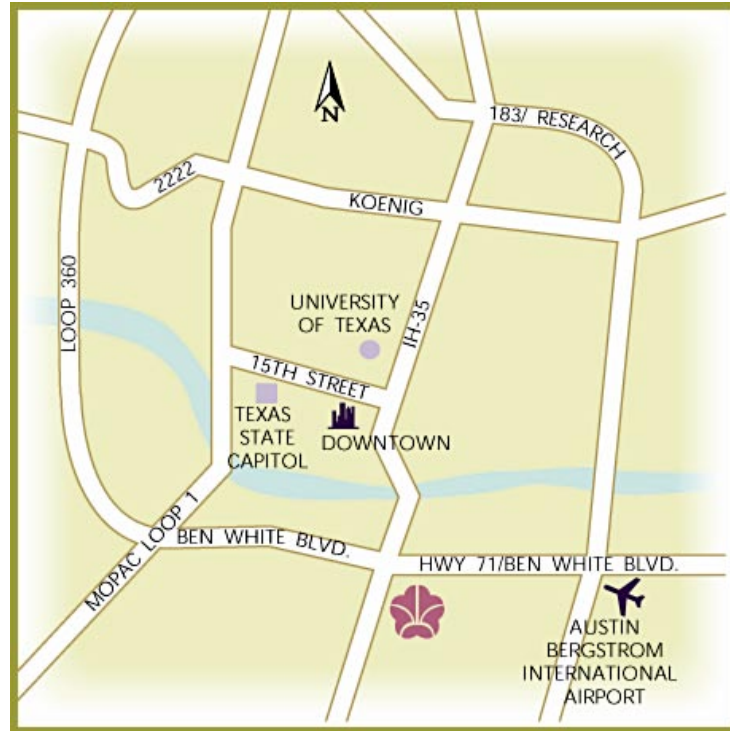

OMNI AUSTIN HOTEL SOUTHPARK

4140 Governors Row
Telephone: (512) 448-2222
Facsimile: (512) 442-8028

From Austin Bergstrom International Airport:

Take Highway 71 West/Ben White West to where it intersects Interstate 35. There will be quite a lot of construction in this area. Make a U turn and loop to the left under Interstate 35 and the Omni is the first building on the corner on the right. The first street you can turn right on is Governors Row, which takes you to the entrance of the hotel.