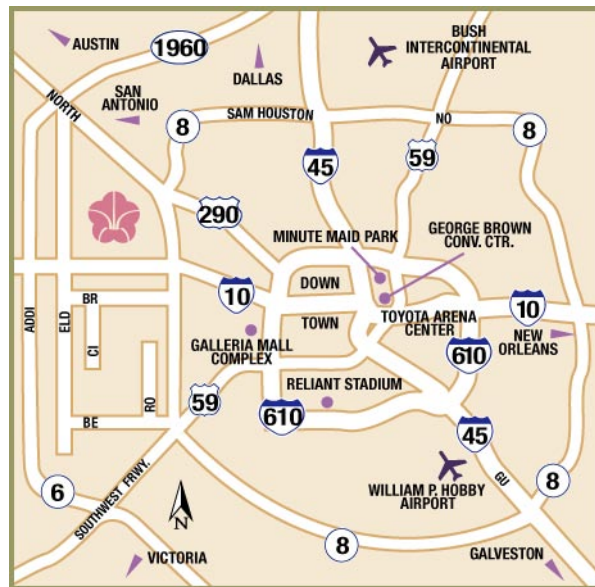

OMNI HOUSTON HOTEL WESTSIDE

13210 Katy Freeway
Houston, Texas 77079
Telephone: (281) 558-8338
Facsimile: (281) 558-4028

From George Bush Intercontinental Airport:

Take John F. Kennedy Blvd to Sam Houston Tollway feeder road. Make a right on Sam Houston Tollway feeder road. Take Sam Houston Tollway west to I-10 West. Exit at Eldridge Pkwy. Make a right onto Eldridge Pkwy. The hotel is located on the left.

From William P. Hobby Airport:

Take a left on Airport Blvd. Turn left on Telephone Road. Take Sam Houston Tollway west to I-10 West. Exit at Eldridge Pkwy. Make a right on Eldridge Pkwy. The hotel is located on the left.