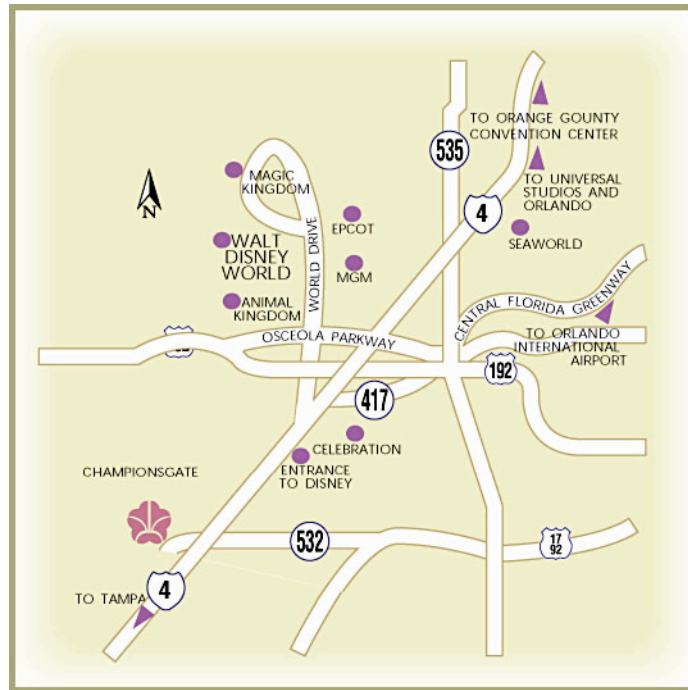

OMNI ORLANDO RESORT AT CHAMPIONSGATE

1500 Masters Boulevard
ChampionsGate, Florida 33896
Telephone: (407) 390-6664

From Orlando International Airport (25 minutes, 32 miles):

Take South exit to 417 South; Take 417 South and follow the signs to I-4 West; Take I-4 West 3 miles past Disney exits to exit 58; Take exit 58 and bear right to the ChampionsGate main entrance.

Transportation from Orlando International Airport:

Round Trip Shuttle Service - approx. \$29 (may have additional stops)

Taxi Service - approximately \$58 one way

Town Car Service - approximately \$70 one way