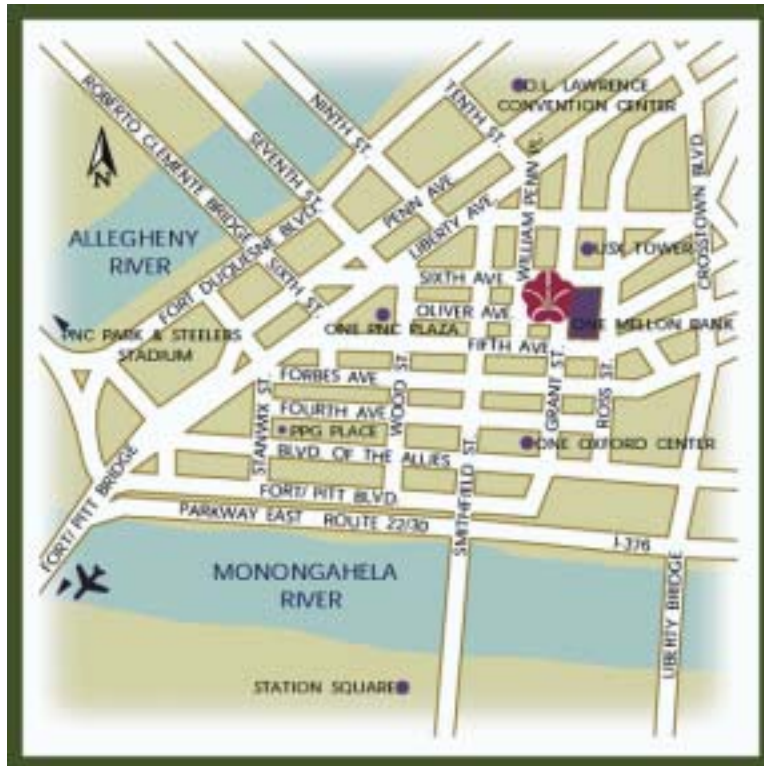

OMNI WILLIAM PENN HOTEL

530 William Penn Place
Pittsburgh, PA 15219
Telephone: 412-281-7100
Facsimile: 412-553-5239

From Pittsburgh International:

Follow signs to I-279 North to Pittsburgh (Fort/Pitt Bridge and Tunnel); Go through tunnel; Take Liberty Avenue exit; Turn right on Sixth Avenue; Turn right onto William Penn Place; Hotel is located on the left.