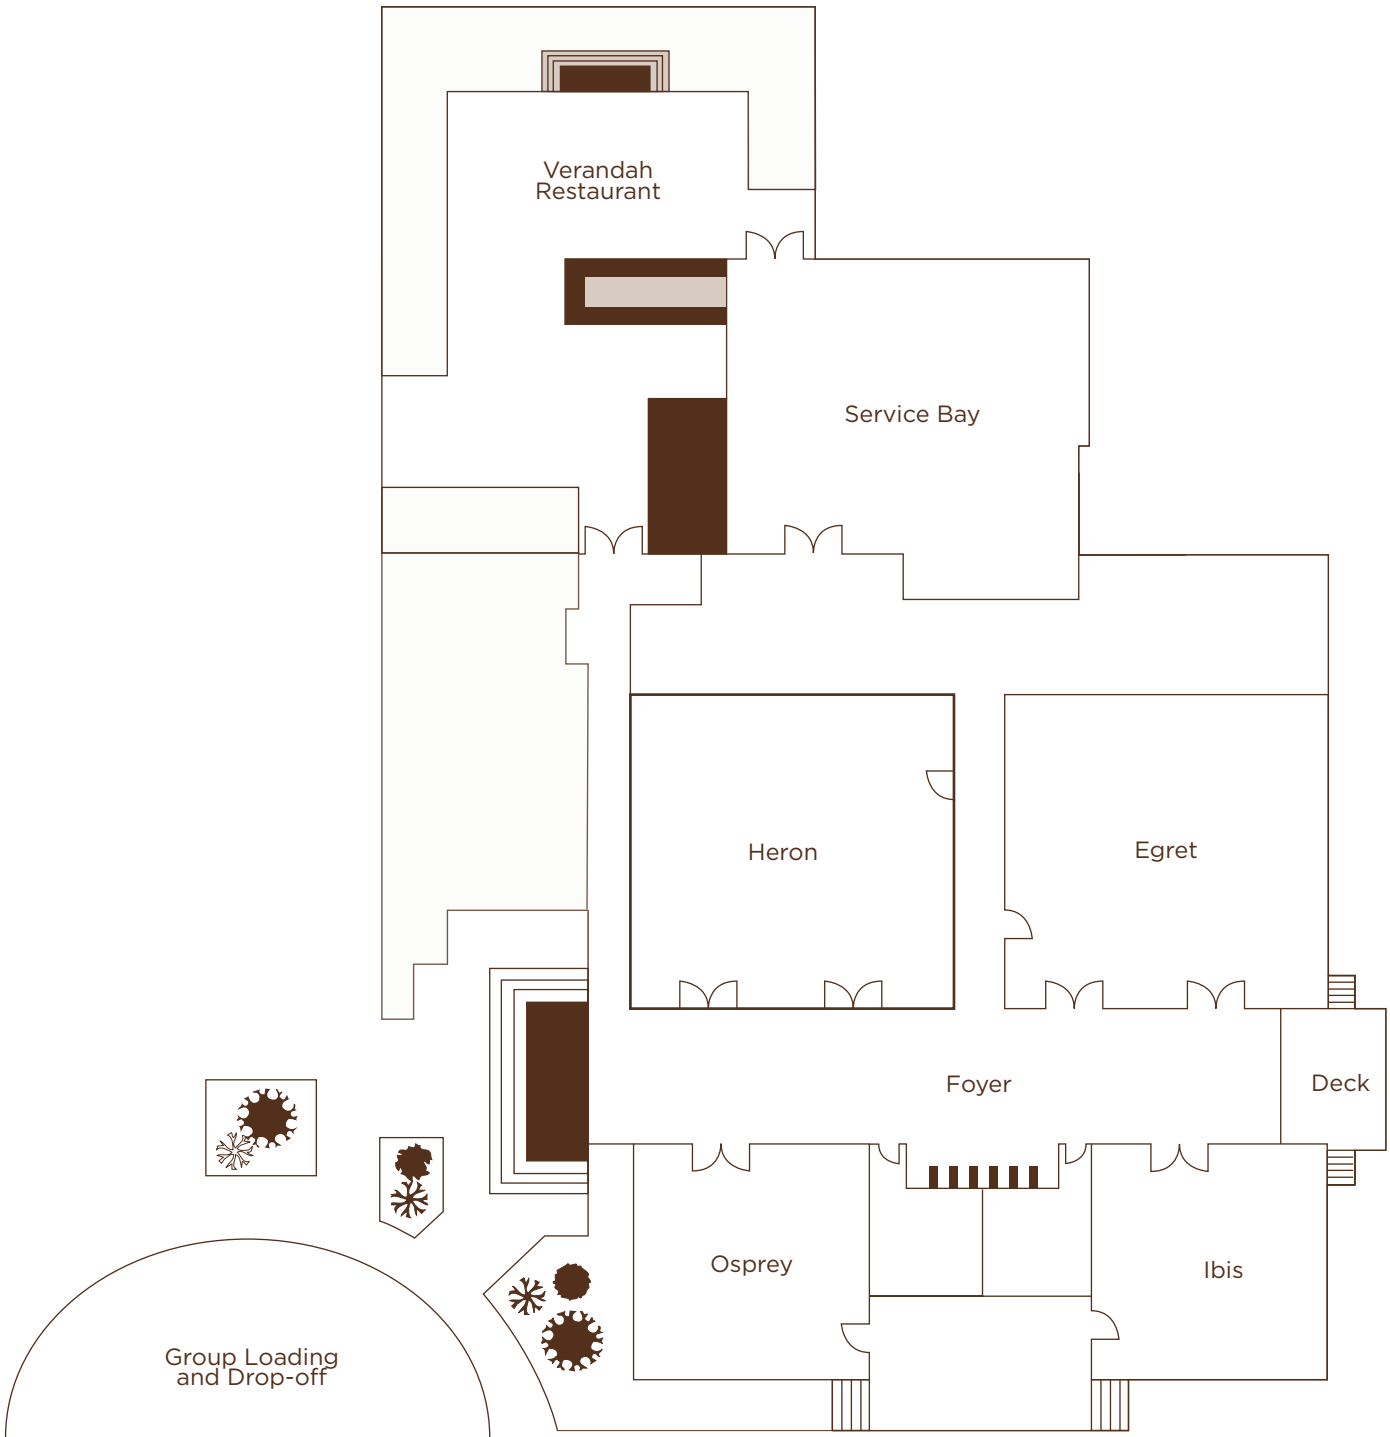

*Amelia Island Racket Park*

Verandah  
Restaurant

Service Bay

Heron

Egret

Foyer

Deck

Osprey

Ibis

Group Loading  
and Drop-off

*Amelia Island Sunrise Terrace*