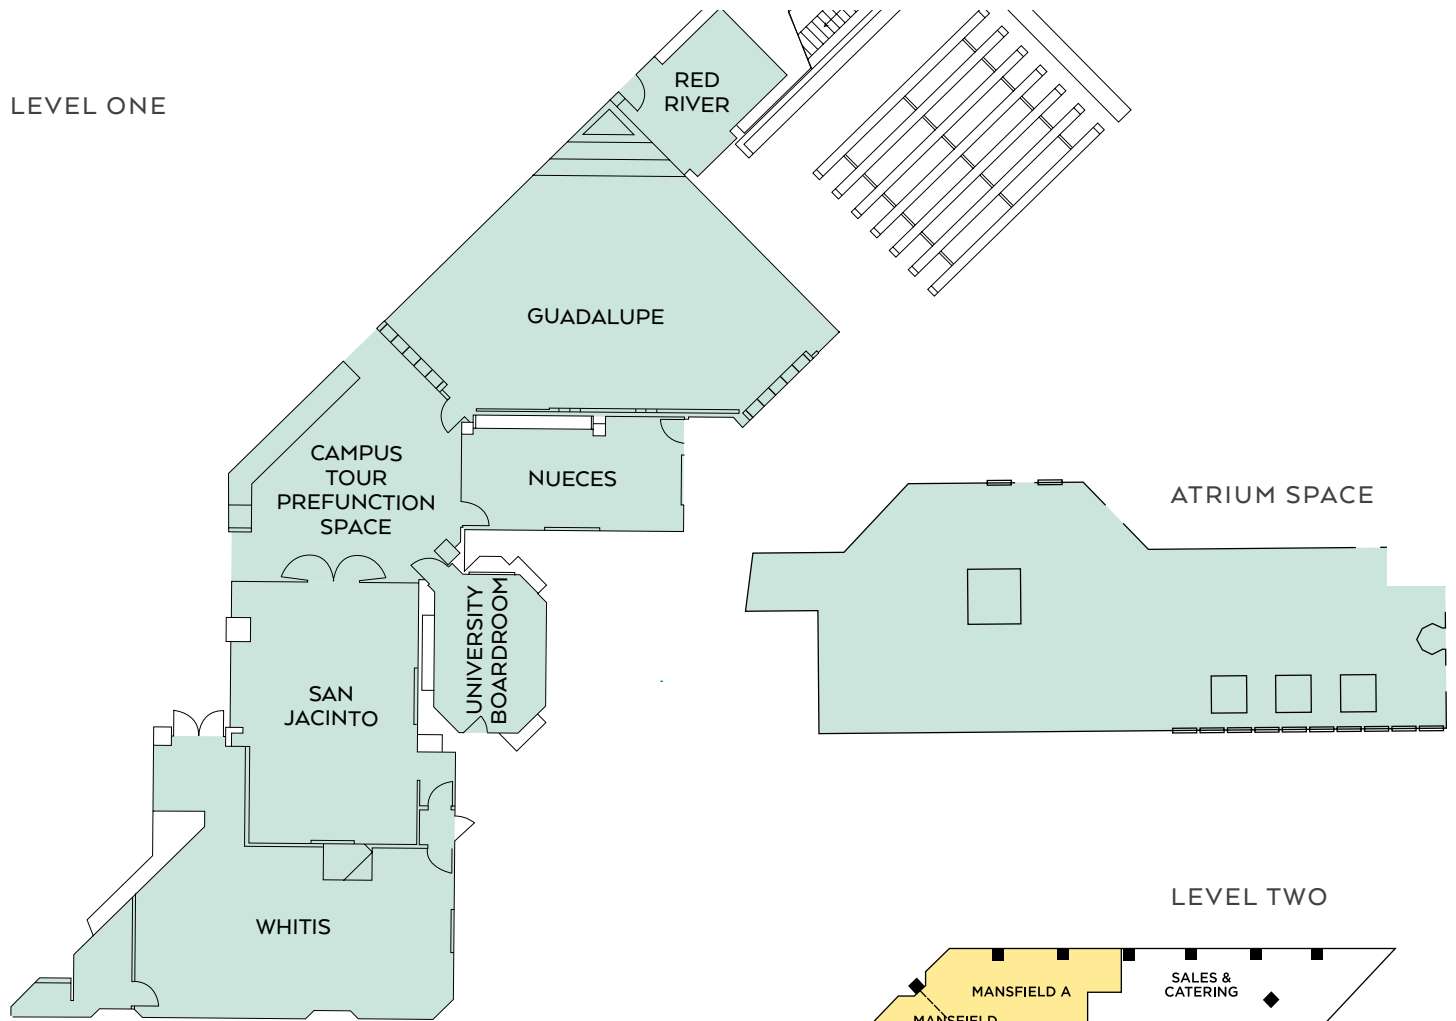

### CONNECTION + CREATIVITY = AN EVENT TO REMEMBER

- Guest rooms and suites that embrace today's technology and Austin's iconic innovative spirit
- Over 20,000 square feet of flexible meeting and event space
- 3,400 square foot Bridge Ballroom, divisible into two spaces
- 21 meeting rooms
- Specialty space including a podcast room and Guadalupe, a unique space for casual receptions and events.
- Expansive Atrium ideal for networking and large-scale events
- On-site state-of-the-art audiovisual equipment services with Wi-Fi internet access
- Heated rooftop swimming pool featuring a lively rooftop pool bar with food and beverage offerings, open seasonally
- Reinvented dining concepts:
  - Capital A restaurant and bar
  - President's House Coffee

OMNI AUSTIN HOTEL DOWNTOWN MEETING SPACE

LEVEL ONE

LEVEL TWO

LEVEL THREE  
TRADEMARK