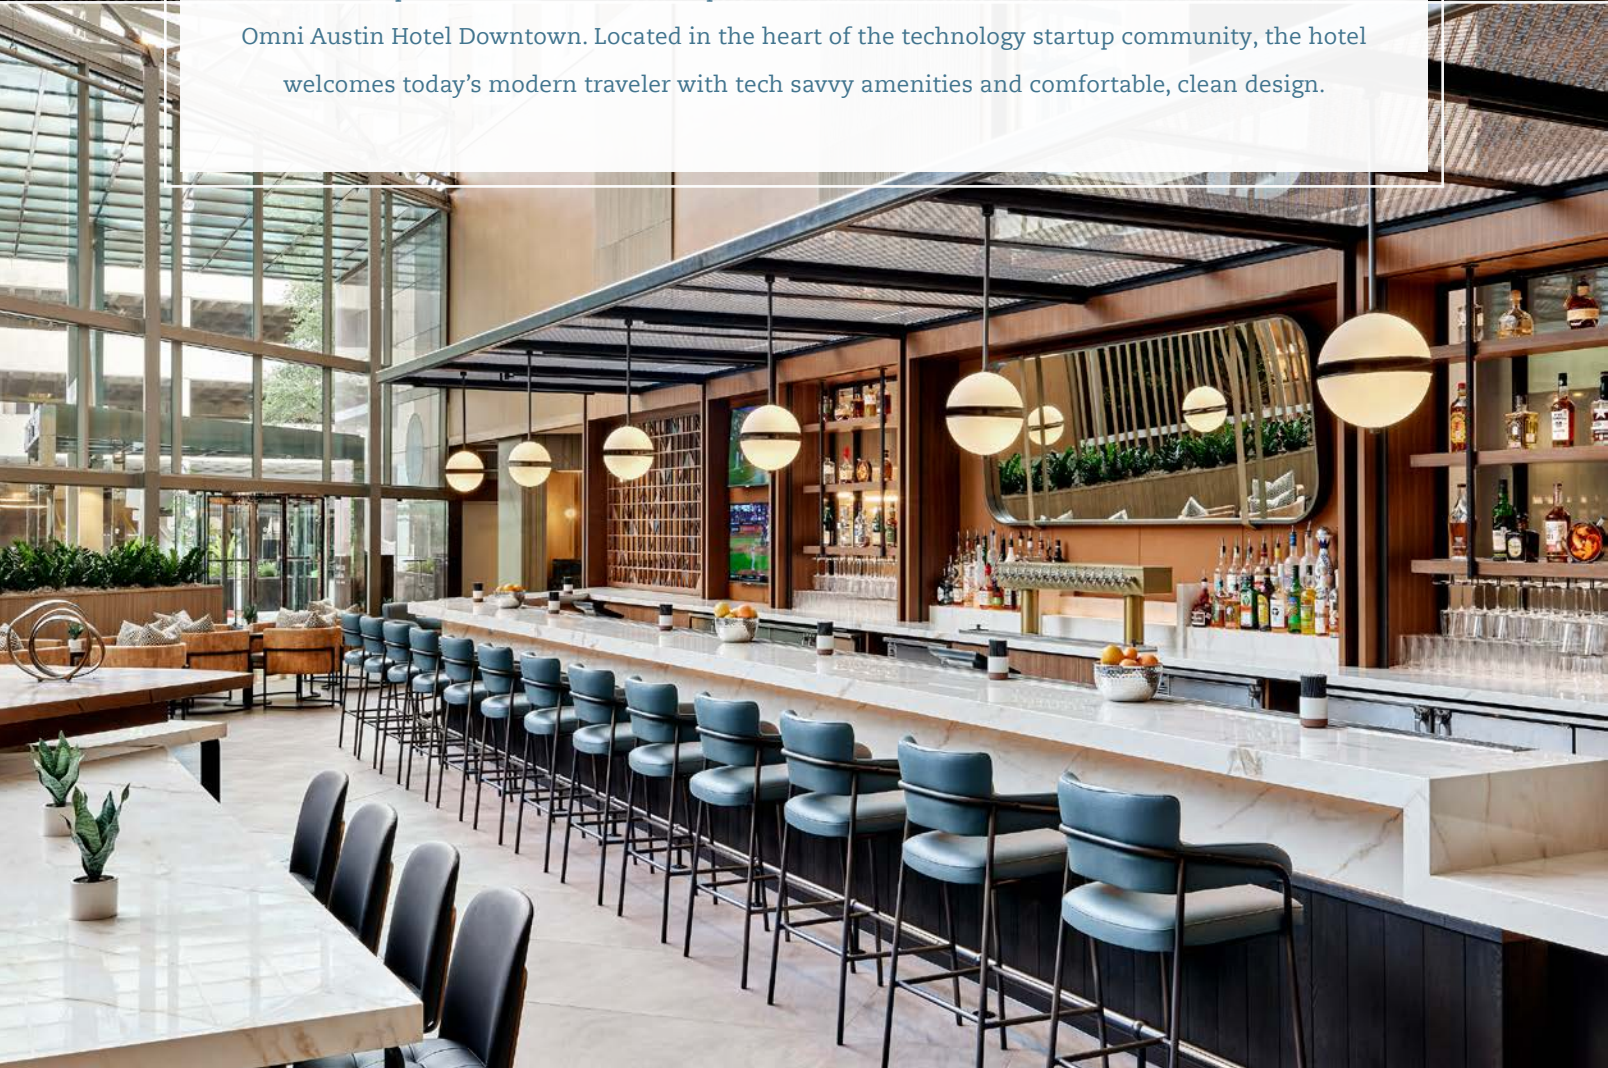

## THE AUSTIN STANDARD OF HOSPITALITY

Austin's entrepreneurial and innovative spirit comes to life in the multi-million-dollar renovation of Omni Austin Hotel Downtown. Located in the heart of the technology startup community, the hotel welcomes today's modern traveler with tech savvy amenities and comfortable, clean design.

### MODERN SPACES + PRIME LOCATION = INSPIRED EVENTS

Omni Austin Hotel Downtown features innovative meeting spaces with upgraded audiovisual capabilities catering to modern-day meetings and events. The hotel's prominent location, close to the Austin Convention Center, the Texas State Capitol, multiple entertainment districts, University of Texas Austin, and upcoming premier multi-purpose Moody Center, make Omni Austin Hotel Downtown the ideal meeting location.

### CONNECTION + CREATIVITY = AN EVENT TO REMEMBER

- Guest rooms and suites that embrace today's technology and Austin's iconic innovative spirit
- Over 20,000 square feet of flexible meeting and event space
- 3,400 square foot Bridge Ballroom, divisible into two spaces
- 21 meeting rooms
- Specialty space including a podcast room and Guadalupe, a unique space for casual receptions and events.
- Expansive Atrium ideal for networking and large-scale events
- On-site state-of-the-art audiovisual equipment services with Wi-Fi internet access
- Heated rooftop swimming pool featuring a lively rooftop pool bar with food and beverage offerings, open seasonally
- Reinvented dining concepts:
  - Capital A restaurant and bar
  - President's House Coffee