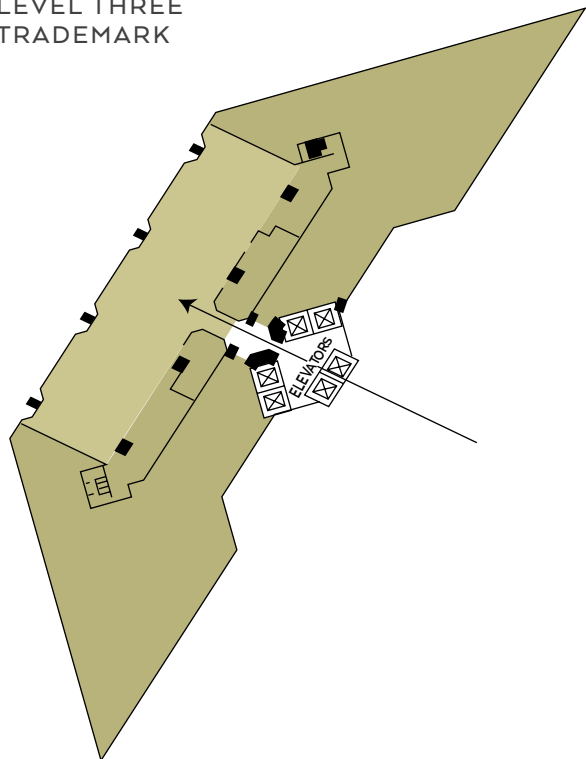

# OMNI AUSTIN HOTEL DOWNTOWN MEETING ROOM CAPACITY CHART

	SQUARE FEET	DIM.	CEILING	THEA.	CLASSRM. (2/6x18)	CLASSRM. (3/6x18)	ROUNDS OF 10	ROUNDS OF 8	CRESCT. OF 6	RECPTN.	U-SHP. (2/6)	HOLLOW SQUARE (2/6)	CONFR. (2/6)	EXHIBIT 8x10	EXHIBIT 6x30
<b>LEVEL ONE - INNOVATIVE BOARDROOMS &amp; ATRIUM</b>															
GUADALUPE	1254	34' x 52'	9' 7"	—	—	—	—	—	—	60	—	—	—	—	—
NUECES	280	27' x 14'	9' 4"	30	8	12	20	16	12	20	14	16	12	—	7
SAN JACINTO	736	33' x 23'	9' 4"	90	36	54	50	40	30	40	20	24	16	—	10
WHITIS	897	39' x 22'	9' 4"	92	28	42	60	48	36	50	22	20	20	—	12
UNIVERSITY	266	19' x 14'	9' 4"	—	—	—	—	—	—	—	9	—	10	—	—
RED RIVER	204	11' x 12'	7' 5"	—	—	—	—	—	—	—	—	—	4	—	—
ATRIUM	4,000	87' x 26'		250	150	115	250	200	132	250	—	—	—	20	50
<b>LEVEL TWO - BALLROOM &amp; BREAKOUTS</b>															
BRIDGE BALLROOM	3,410	62' x 55'	12'	375	150	228	250	200	144	250	44	60	50	21	40
BRIDGE A	1,705	31' x 55'	12'	190	75	114	130	100	72	100	34	40	32	10	20
BRIDGE B	1,705	31' x 55'	12'	190	75	114	130	100	72	100	34	40	32	10	20
PFLUGER	486	27' x 18'	9'	40	20	30	20	16	12	—	14	16	16	—	—
LAMAR	600	20' x 30'	9'	60	20	30	50	40	24	40	16	20	16	—	10
FOREVER	672	21' x 32'	9'	70	28	42	50	40	30	50	16	14	16	—	10
<b>LEVEL TWO - MID-SIZE MEETING ROOMS</b>															
MANSFIELD	2,268	54' x 42'	9'	180	72	108	150	120	78	150	32	40	32	14	24
MANSFIELD A	1,216	32' x 38'	9'	126	50	75	90	72	48	75	26	32	20	6	12
MANSFIELD B	1,056	22' x 48'	9'	130	40	60	90	72	48	75	32	36	32	6	12
PENNYBACKER	3,080	44' x 70'	9'	225	84	126	180	144	90	175	44	52	40	15	35
<b>LEVEL TWO - BOARDROOMS</b>															
JUSTICE	980	35' x 28'	9'	—	—	—	—	—	—	—	18	18	18	—	—
GOVERNORS	500	25' x 20'	9'	—	—	—	—	—	—	—	11	—	12	—	—
REPRESENTATIVE	725	26' x 28'	9'	70	30	45	40	32	24	50	18	24	16	—	10
EXECUTIVE	700	25' x 28'	9'	70	30	45	50	40	24	50	16	20	16	—	10
LIBERTY	588	21' x 28'	9'	60	28	42	40	32	24	35	16	20	16	—	8
<b>LEVEL THREE</b>															
TRADEMARK	4,059	33' x 123'	9'	350	160	240	270	216	132	250	54	60	60	26	50