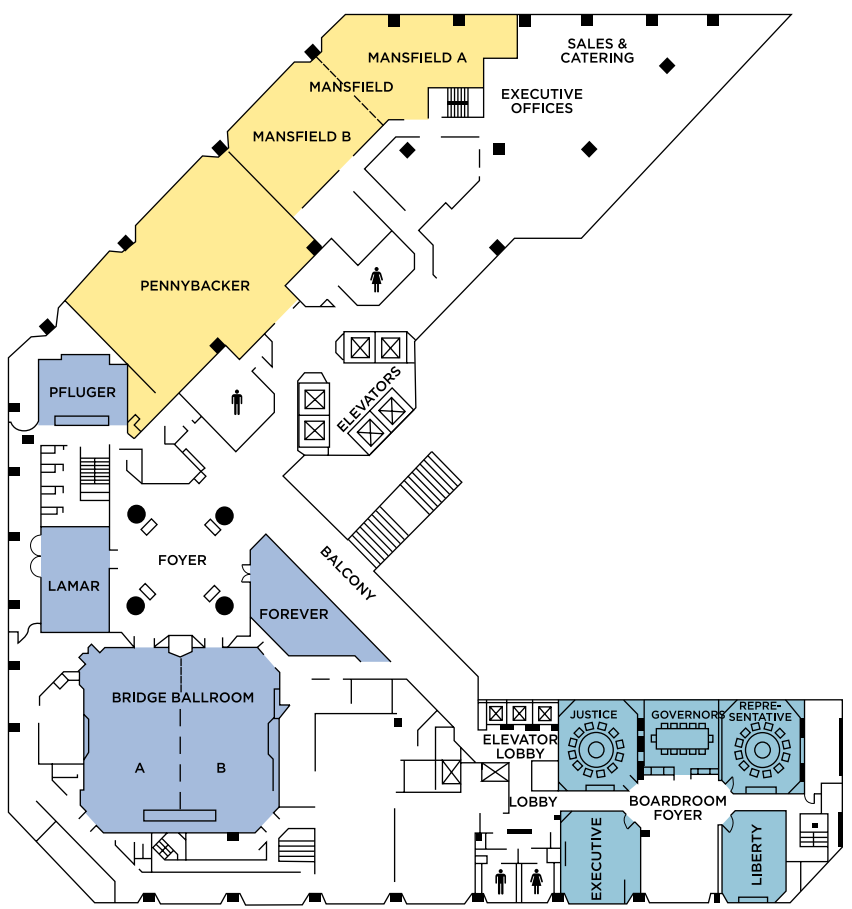

### CONNECTION + CREATIVITY = AN EVENT TO REMEMBER

- Guest rooms and suites that embrace today's technology and Austin's iconic innovative spirit
- Over 20,000 square feet of flexible meeting and event space
- 3,400 square foot Bridge Ballroom, divisible into two spaces
- 21 meeting rooms
- Specialty space including a podcast room and Guadalupe, a unique space for casual receptions and events.
- Expansive Atrium ideal for networking and large-scale events
- On-site state-of-the-art audiovisual equipment services with Wi-Fi internet access
- Heated rooftop swimming pool featuring a lively rooftop pool bar with food and beverage offerings, open seasonally
- Reinvented dining concepts:
  - Capital A restaurant and bar
  - President's House Coffee

OMNI AUSTIN HOTEL DOWNTOWN MEETING SPACE

LEVEL ONE

LEVEL TWO

LEVEL THREE  
TRADEMARK