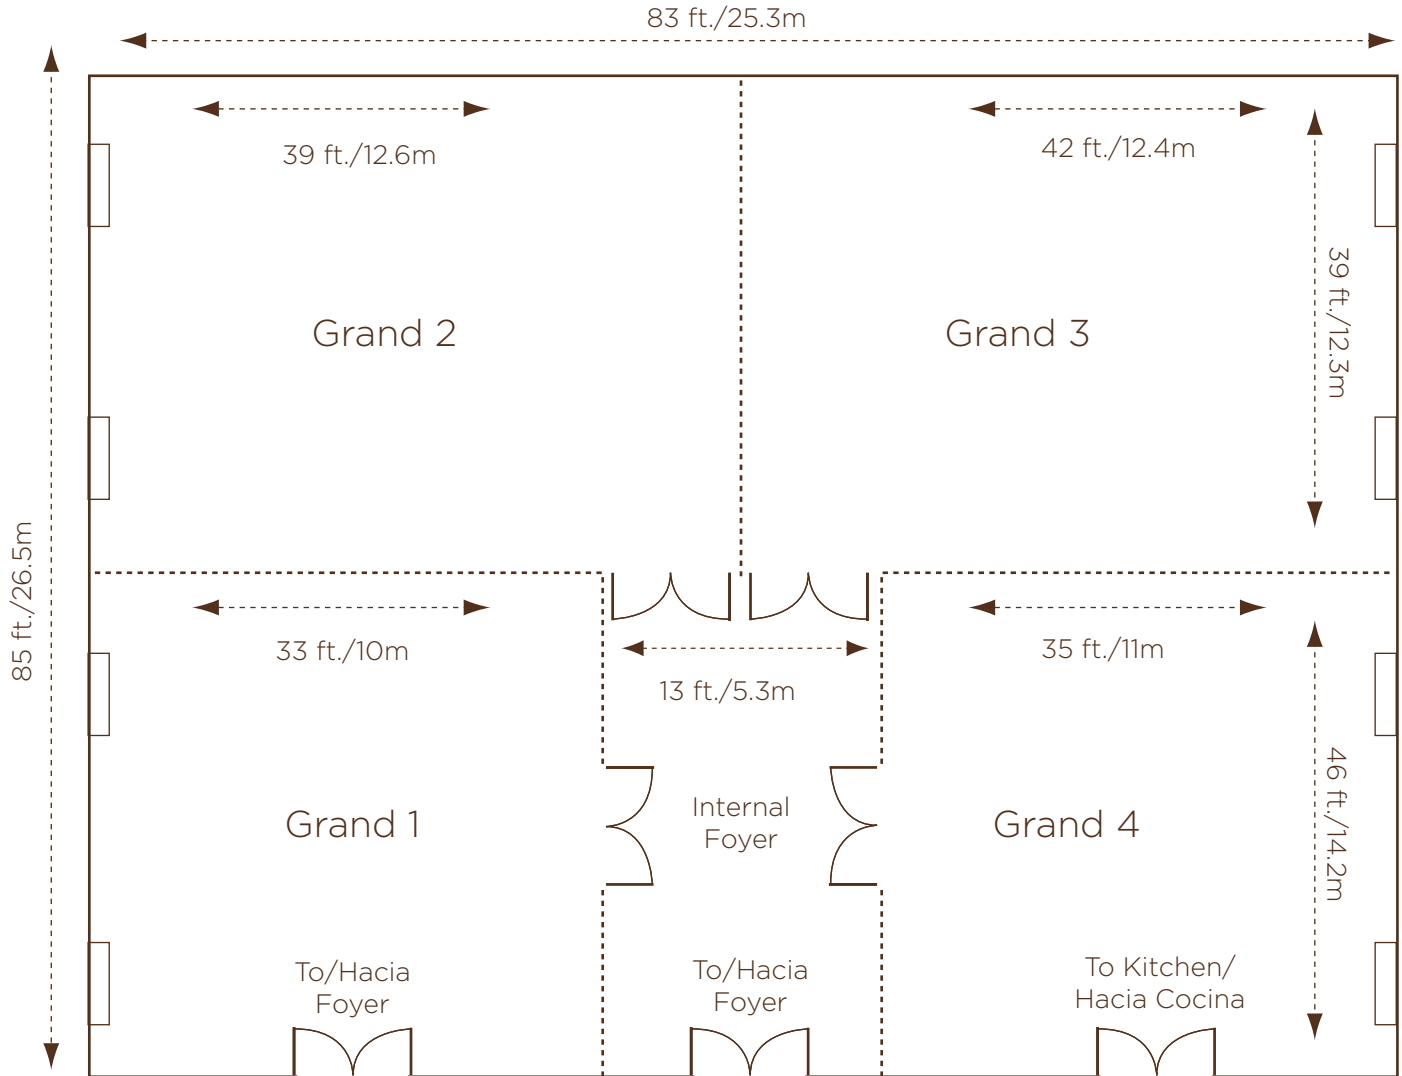

*Cancun Maya Ballroom*

Ceiling height is 14'8" unobstructed throughout

Indicates window

Indicates retractable walls