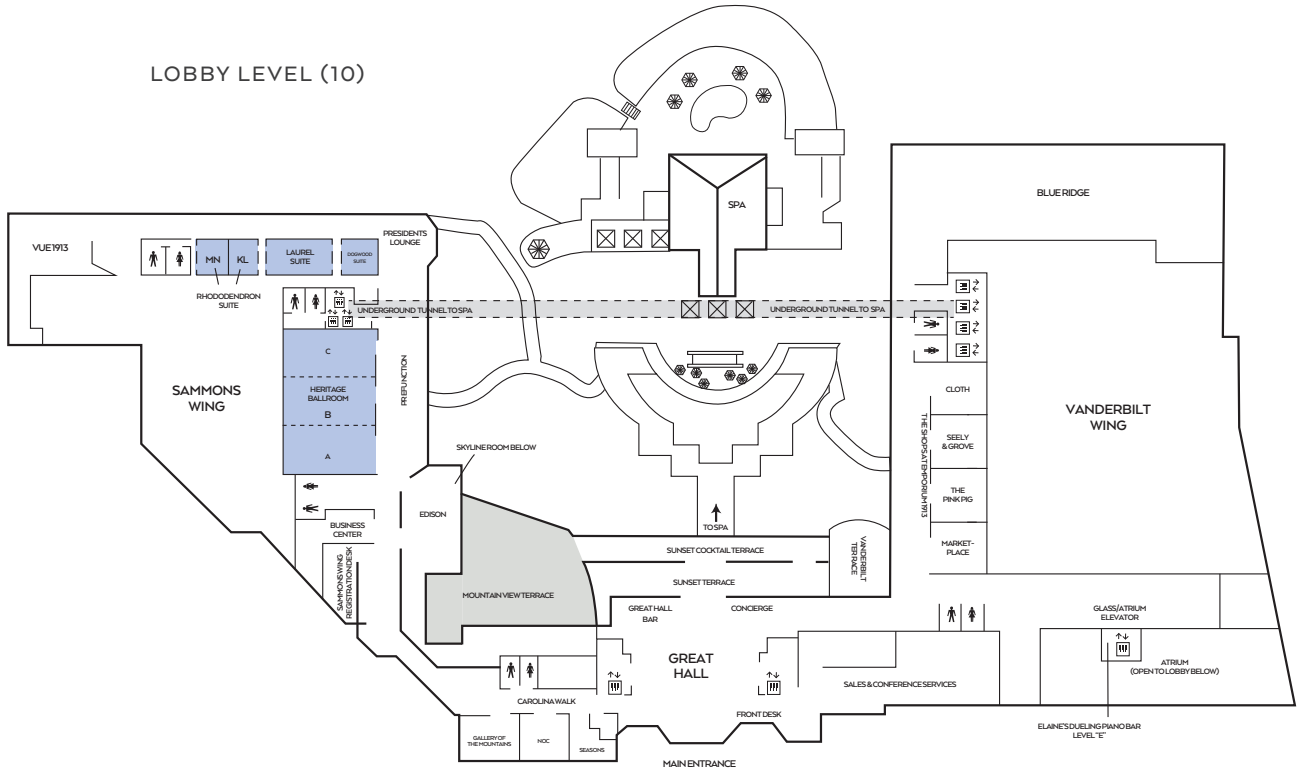

THE OMNI GROVE PARK INN MEETING SPACE

SEELY PAVILION

LOBBY LEVEL (10)

LEVEL 8