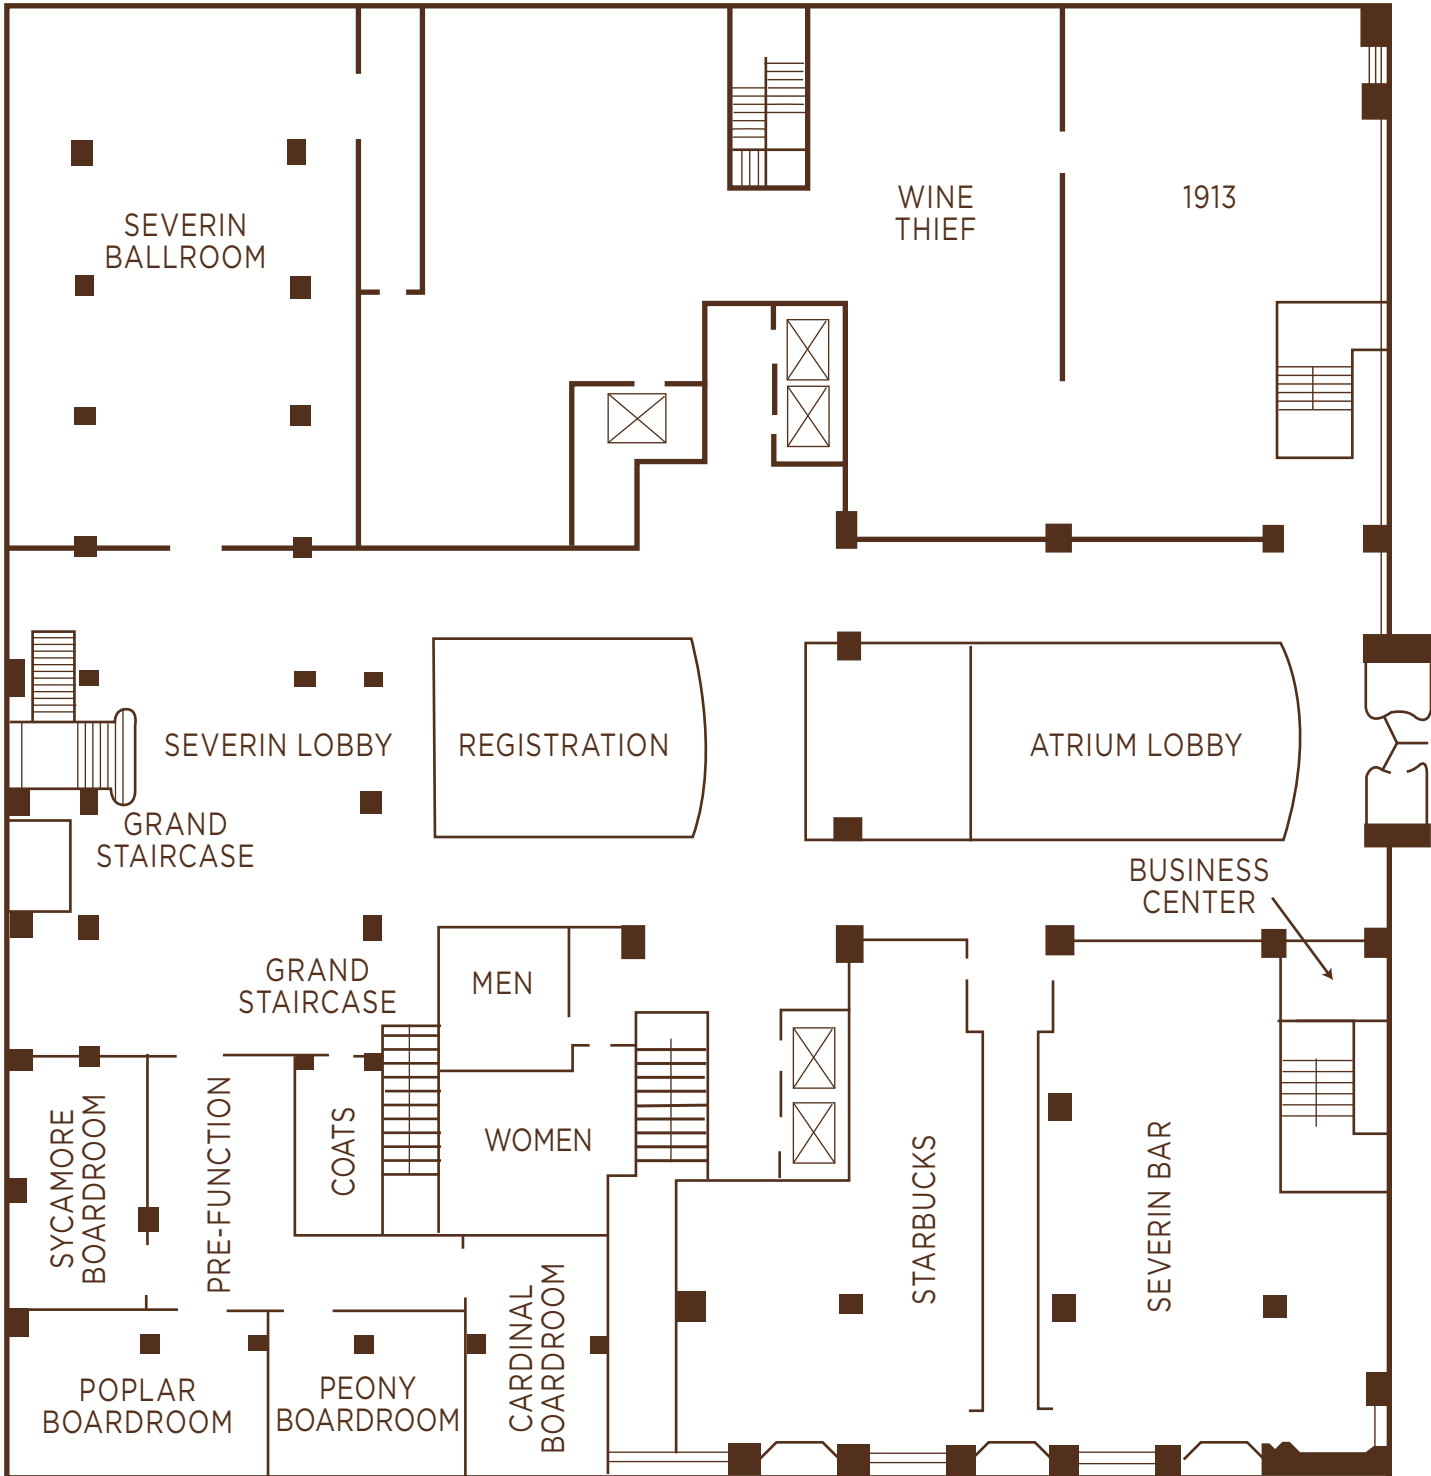

Severin Lobby Level

*Severin Mezzanine Level*

OPEN TO BELOW

FISHER BALLROOM

MERIDIAN

MEZZANINE

GRAND STAIRCASE

MEZZANINE

OPEN TO LOBBY

OPEN TO BELOW

MEN

WOMEN

SEVERIN TERRACE

MCCLELLAN

GATES

ILLINOIS