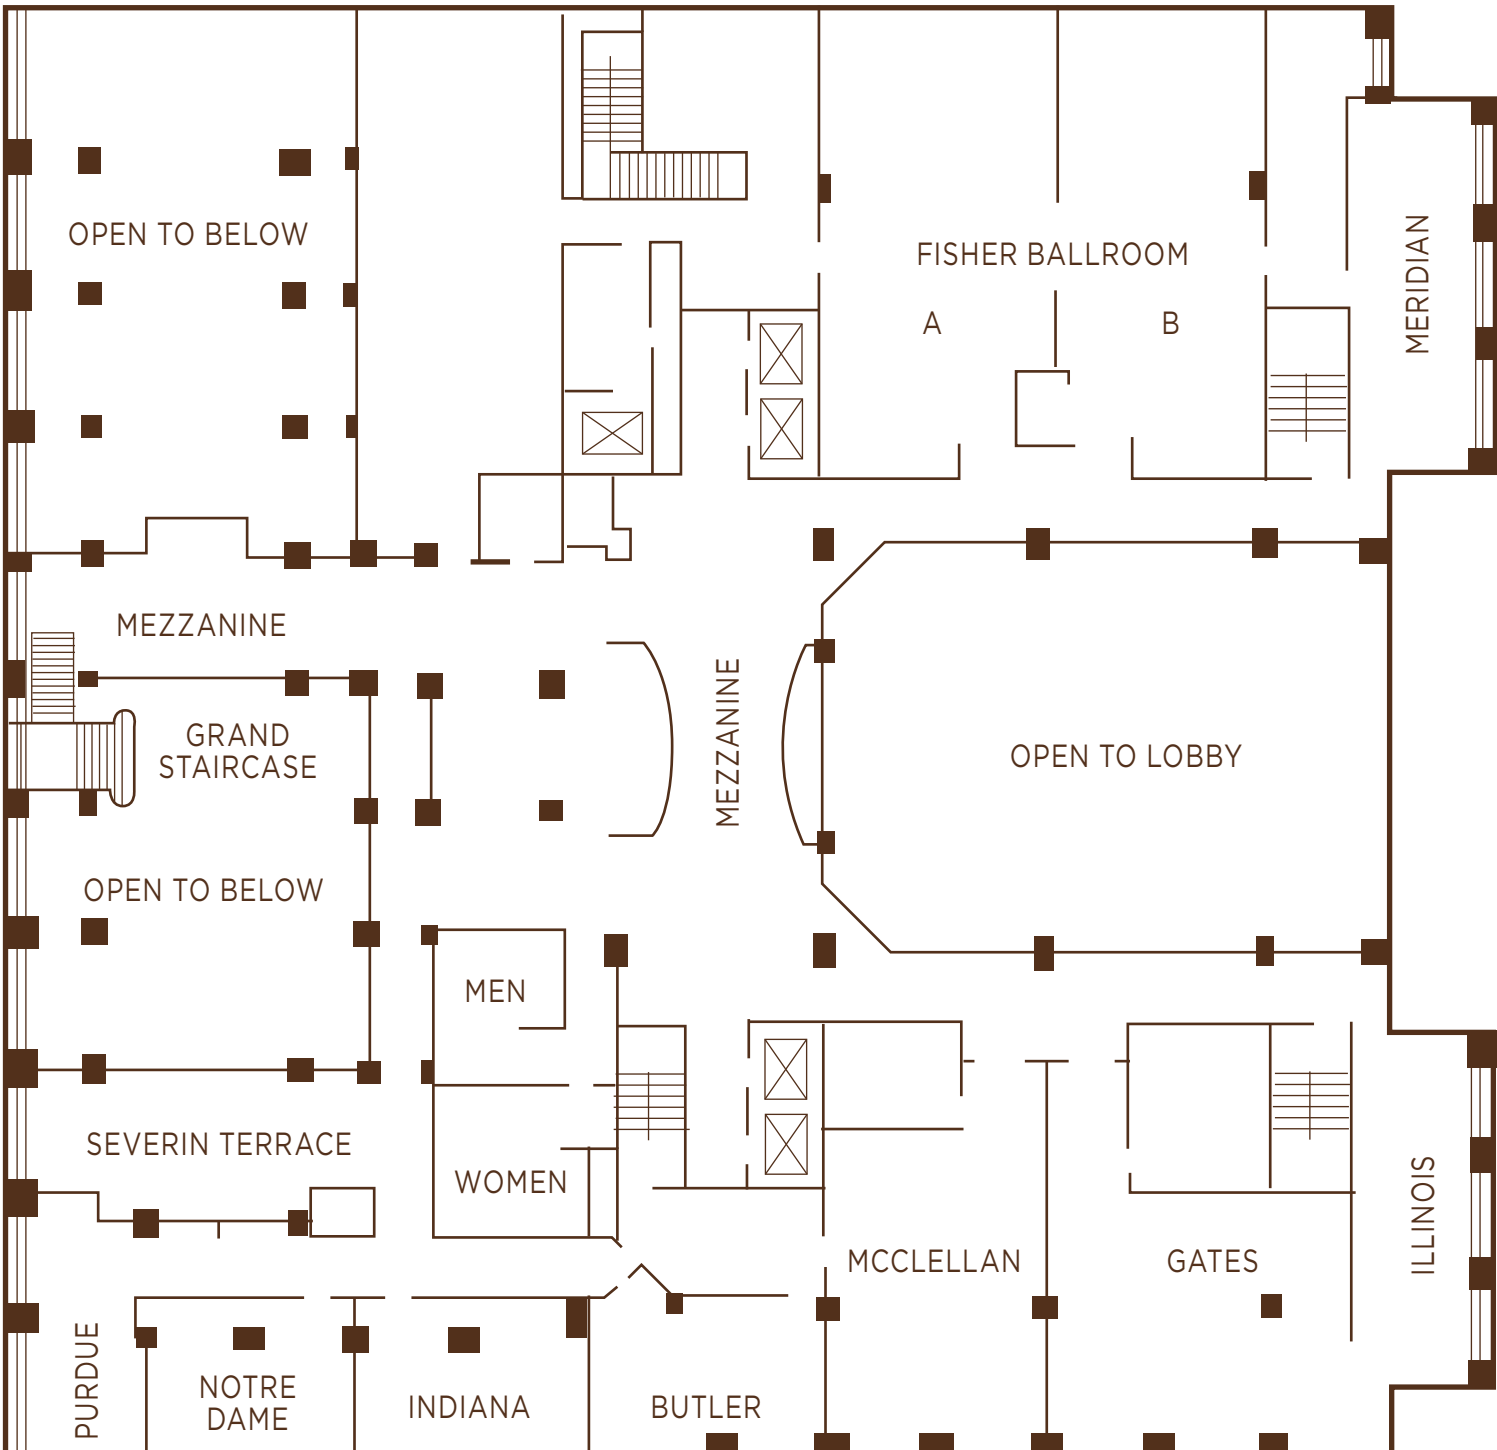

Severin Lobby Level

*Severin Mezzanine Level*

OPEN TO BELOW

FISHER BALLROOM

MERIDIAN

MEZZANINE

GRAND STAIRCASE

MEZZANINE

OPEN TO LOBBY

OPEN TO BELOW

MEN

WOMEN

SEVERIN TERRACE

MCCLELLAN

GATES

ILLINOIS