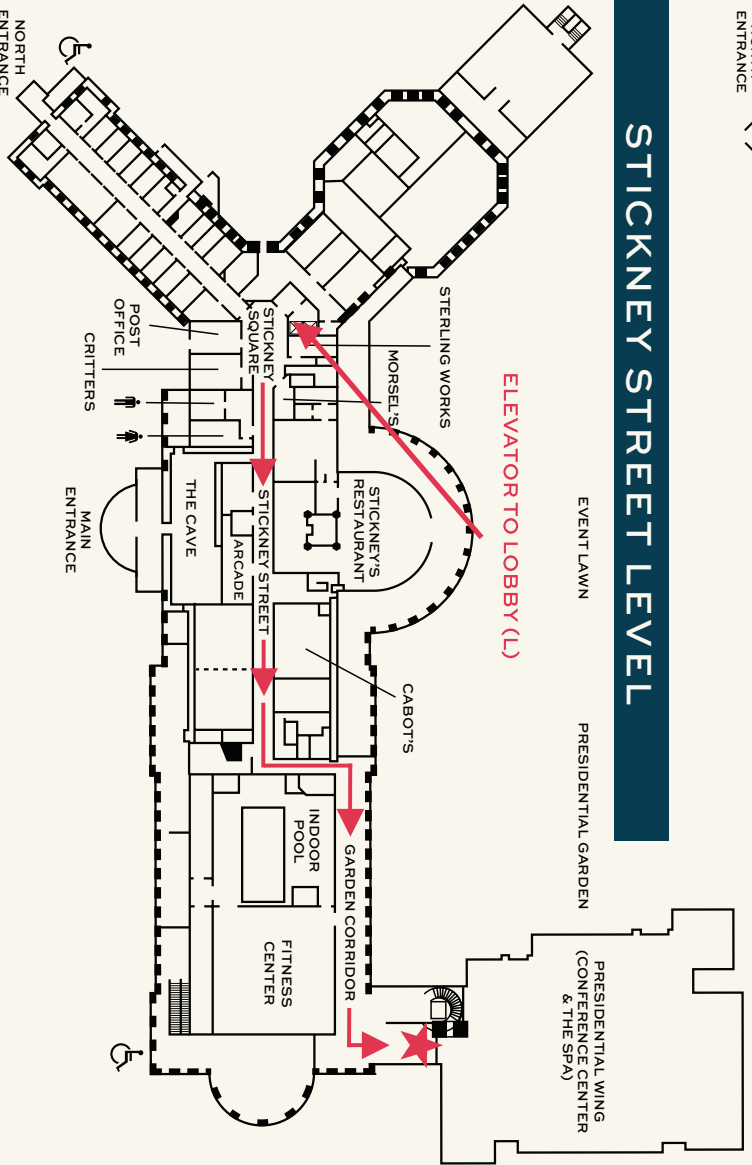

# Floor Plans.

## GREAT HALL LEVEL

ELEVATOR TO LOWER LOBBY (LL)

## STICKNEY STREET LEVEL

ELEVATOR TO LOBBY (L)

## PRESIDENTIAL WING

★ TO PRESIDENTIAL WING - FOLLOW DIRECTIONS IN RED

★ To Conference Center and Presidential Wing Guest Rooms

- Guests Enter on 4th Floor
- Take Elevator to Floors 1-3
- Club Lounge - 1st Floor
- Exit to Outdoor Pool - 1st or 2nd Floor