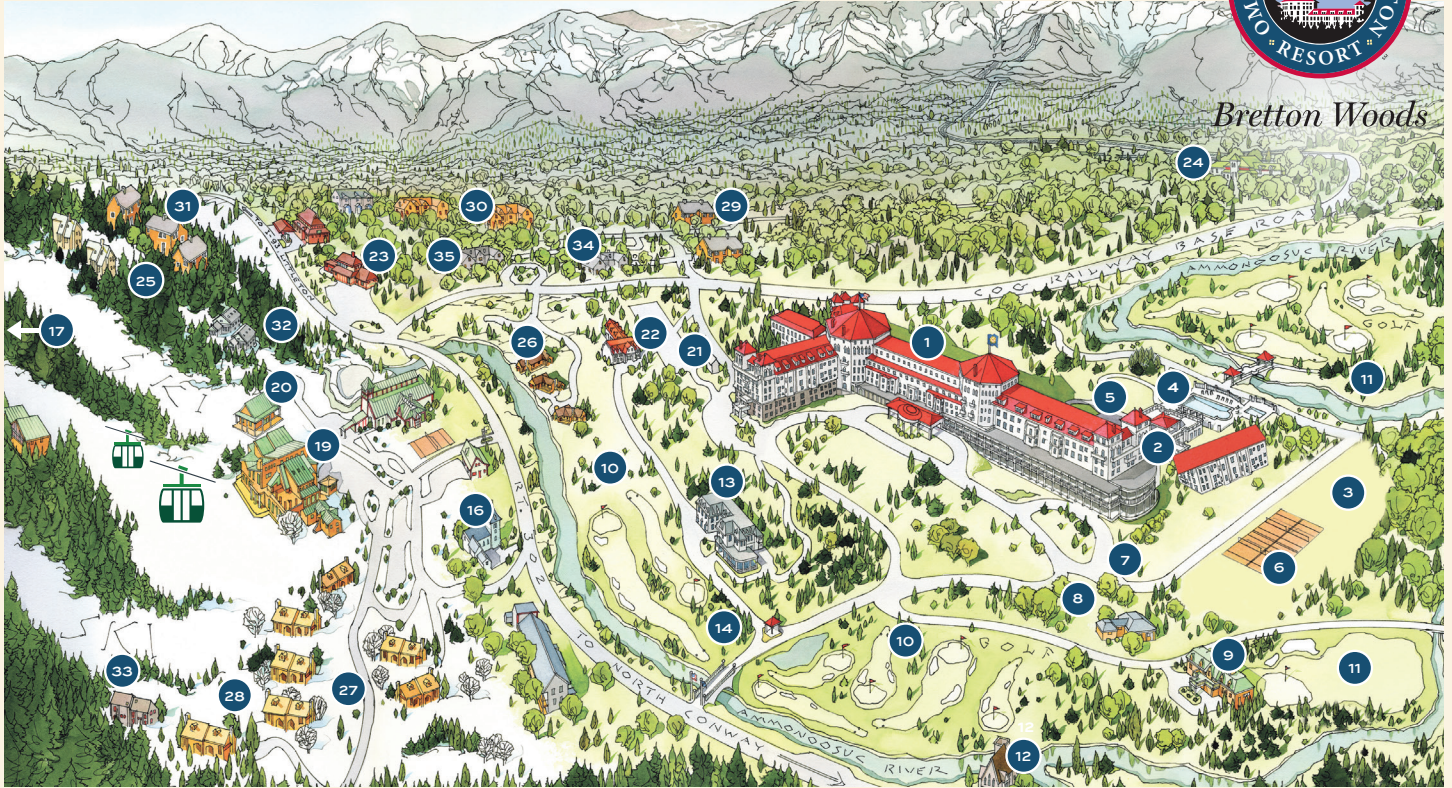

## PRESIDENTIAL WING

★ TO PRESIDENTIAL WING - FOLLOW DIRECTIONS IN RED

★ To Conference Center and Presidential Wing Guest Rooms

- Guests Enter on 4th Floor
- Take Elevator to Floors 1-3
- Club Lounge - 1st Floor
- Exit to Outdoor Pool - 1st or 2nd Floor

# Resort Area Map.

Bretton Woods

## ACTIVITIES

- 1 Omni Mount Washington Hotel (Activities Concierge, carriage ride pickup, indoor & outdoor pools, fitness center, arcade)
- 2 The Spa
- 3 Ammonoosuc Lawn
- 4 Outdoor Pool
- 5 Firepits
- 6 Tennis & Pickleball Courts (summer)
- 7 Tubing Hill (winter)
- 8 Stone Pillar Outfitters (winter bike trails & tubing rentals)
- 9 Golf Clubhouse/Nordic Center (seasonal)
- 10 Mt. Pleasant 9-hole Golf Course
- 11 Mt. Washington 18-hole Golf Course
- 14 Sleigh Ride Depot
- 19 Bretton Woods Base Lodge (skiing, snowboarding, snowshoeing, lessons, rentals, repairs, scenic gondola rides, canopy tour, indoor climbing wall)
- 20 Bretton Woods Canopy Tour
- 22 The Stables
- 24 Mt. Washington Cog Railway (seasonal)

## SHOPPING

- 1 Omni Mount Washington Hotel (Cabot's, Critters, The Spa, Sterling Works)
- 9 TreeTop Nordic (seasonal)
- 19 Bretton Woods Base Lodge (seasonal - TreeTop Sports, Nash's General Store)