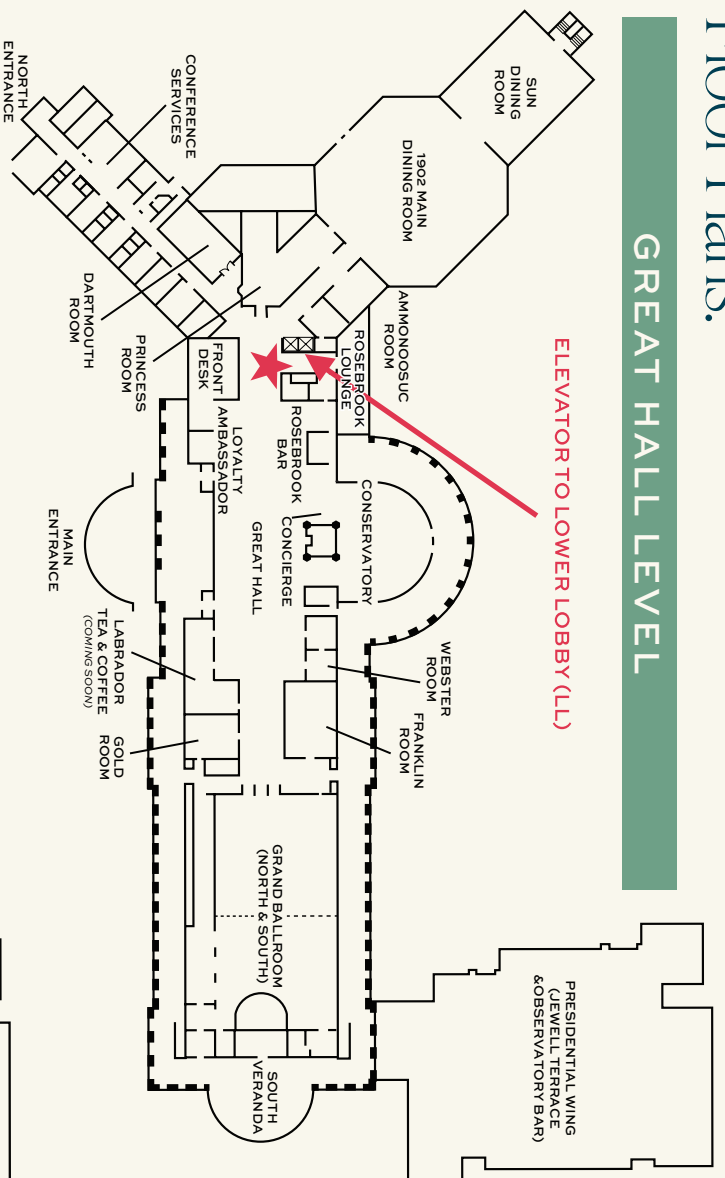

# Floor Plans.

## GREAT HALL LEVEL

ELEVATOR TO LOWER LOBBY (LL)

## STICKNEY STREET LEVEL

ELEVATOR TO LOBBY (L)

## PRESIDENTIAL WING

★ TO PRESIDENTIAL WING - FOLLOW DIRECTIONS IN RED

★ To Conference Center and Presidential Wing Guest Rooms

- Guests Enter on 4th Floor
- Take Elevator to Floors 1-3
- Club Lounge - 1st Floor
- Exit to Outdoor Pool - 1st or 2nd Floor