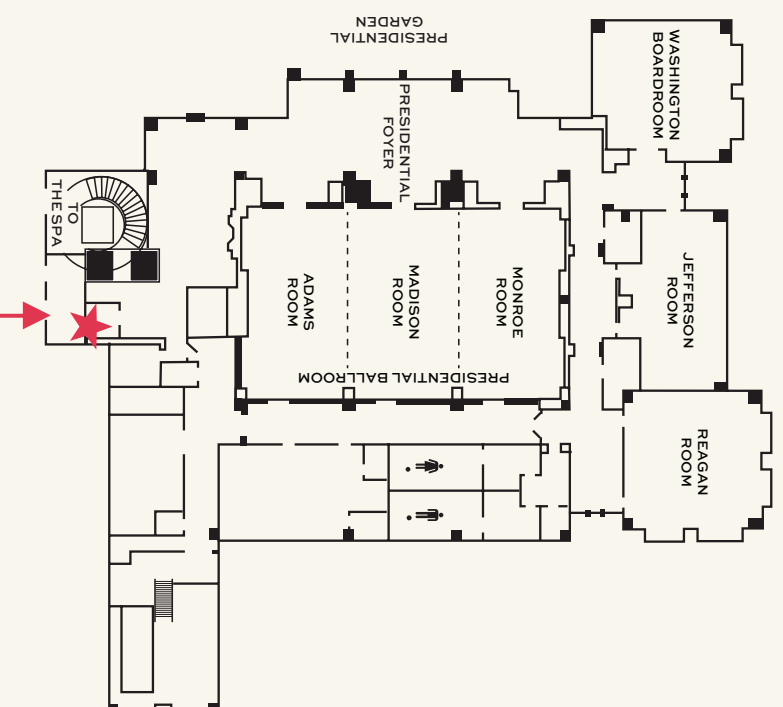

# Floor Plans.

## GREAT HALL LEVEL

ELEVATOR TO LOWER LOBBY (LL)

## STICKNEY STREET LEVEL

ELEVATOR TO LOBBY (L)

## PRESIDENTIAL WING

★ TO PRESIDENTIAL WING - FOLLOW DIRECTIONS IN RED

★ To Conference Center and Presidential Wing Guest Rooms

- Guests Enter on 4th Floor
- Take Elevator to Floors 1-3
- Club Lounge - 1st Floor
- Exit to Outdoor Pool - 1st or 2nd Floor