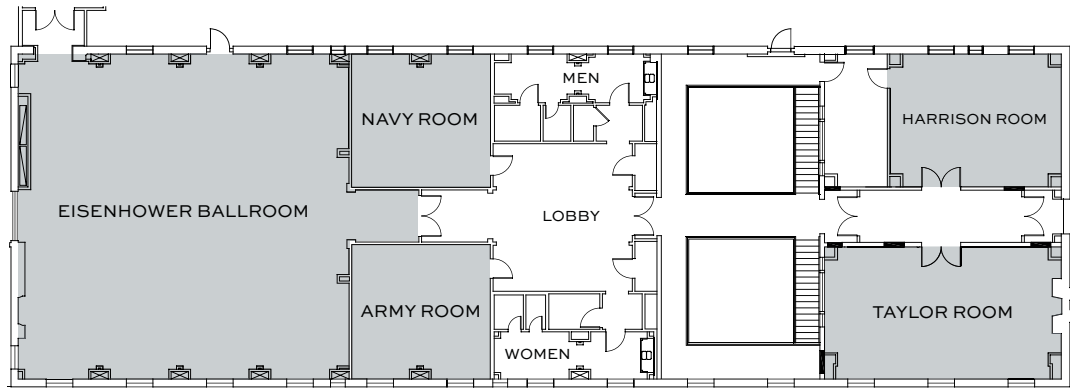

Colonnade building – Second floor.

Event space capacities were determined using 60" rounds of 10 (rounds capacity). Seating fewer than 10 guest per table or utilizing rectangular tables will reduce event space maximum capacities.

COLONNADE BUILDING - SECOND FLOOR	SQUARE FOOTAGE	DIMENSIONS	CEILING HEIGHT	THEATER	ROUNDS OF 10
EISENHOWER BALLROOM	2550	51' X 50'	9'6"	168	160
ARMY ROOM	441	21' X 21'	9'6"	24	30
NAVY ROOM	441	21' X 21'	9'6"	24	30
TAYLOR ROOM	720	36' X 20'	9'6"	55	40
HARRISON ROOM	520	26' X 20'	9'6"	34	30