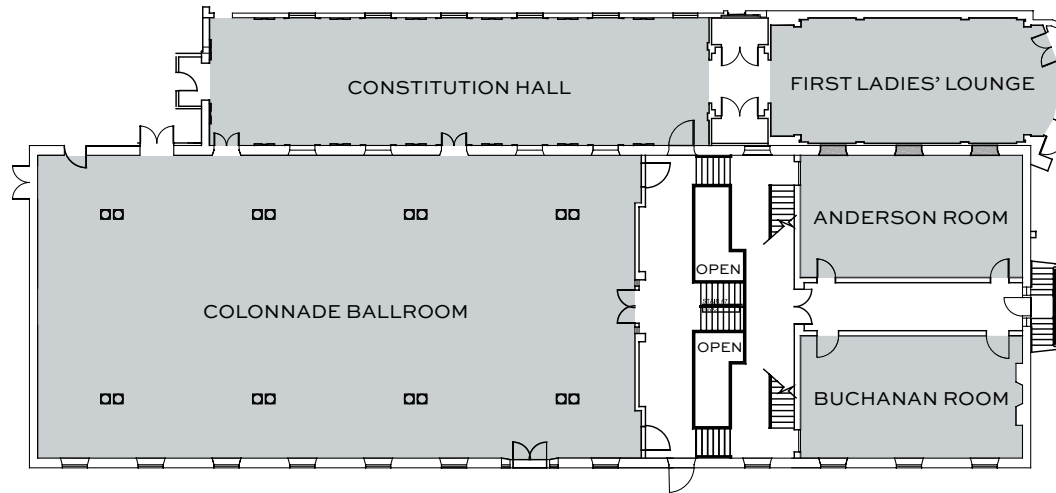

# Colonnade building – First floor.

Event space capacities were determined using 60" rounds of 10 (rounds capacity). Seating fewer than 10 guest per table or utilizing rectangular tables will reduce event space maximum capacities.

COLONNADE BUILDING - FIRST FLOOR	SQUARE FOOTAGE	DIMENSIONS	CEILING HEIGHT	THEATER	ROUNDS OF 10
COLONNADE BALLROOM	4802	98' X 49'	13'6"	288	300
CONSTITUTION HALL	1701	81' X 21'	13'6"	128	-
FIRST LADIES' LOUNGE	940	47' X 20'	8'0"	-	-
BUCHANAN ROOM	720	36' X 20'	9'6"	55	40
ANDERSON ROOM	720	36' X 20'	9'6"	55	40