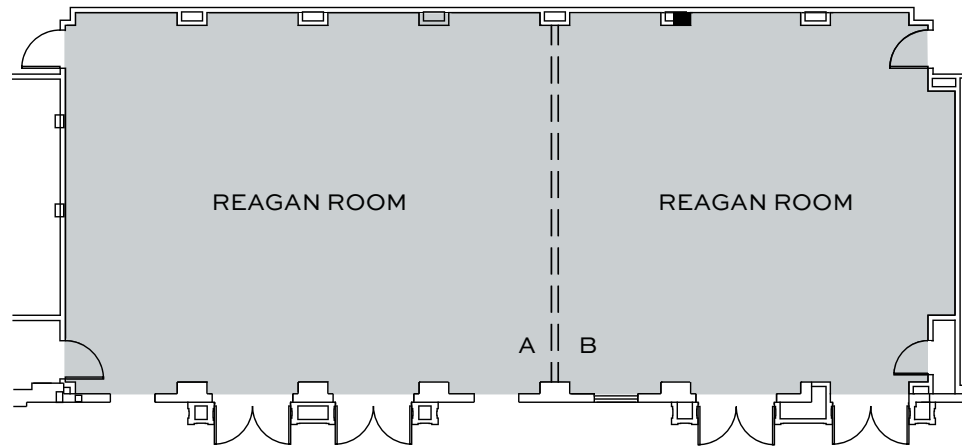

# Colonnade building – First floor.

Event space capacities were determined using 60" rounds of 10 (rounds capacity). Seating fewer than 10 guest per table or utilizing rectangular tables will reduce event space maximum capacities.

COLONNADE BUILDING - FIRST FLOOR	SQUARE FOOTAGE	DIMENSIONS	CEILING HEIGHT	THEATER	ROUNDS OF 10
COLONNADE BALLROOM	4802	98' X 49'	13'6"	288	300
CONSTITUTION HALL	1701	81' X 21'	13'6"	128	-
FIRST LADIES' LOUNGE	940	47' X 20'	8'0"	-	-
BUCHANAN ROOM	720	36' X 20'	9'6"	55	40
ANDERSON ROOM	720	36' X 20'	9'6"	55	40

# Colonnade building – Second floor.

Event space capacities were determined using 60" rounds of 10 (rounds capacity). Seating fewer than 10 guest per table or utilizing rectangular tables will reduce event space maximum capacities.

# Evitt building – Ground floor.

Event space capacities were determined using 60" rounds of 10 (rounds capacity). Seating fewer than 10 guest per table or utilizing rectangular tables will reduce event space maximum capacities.