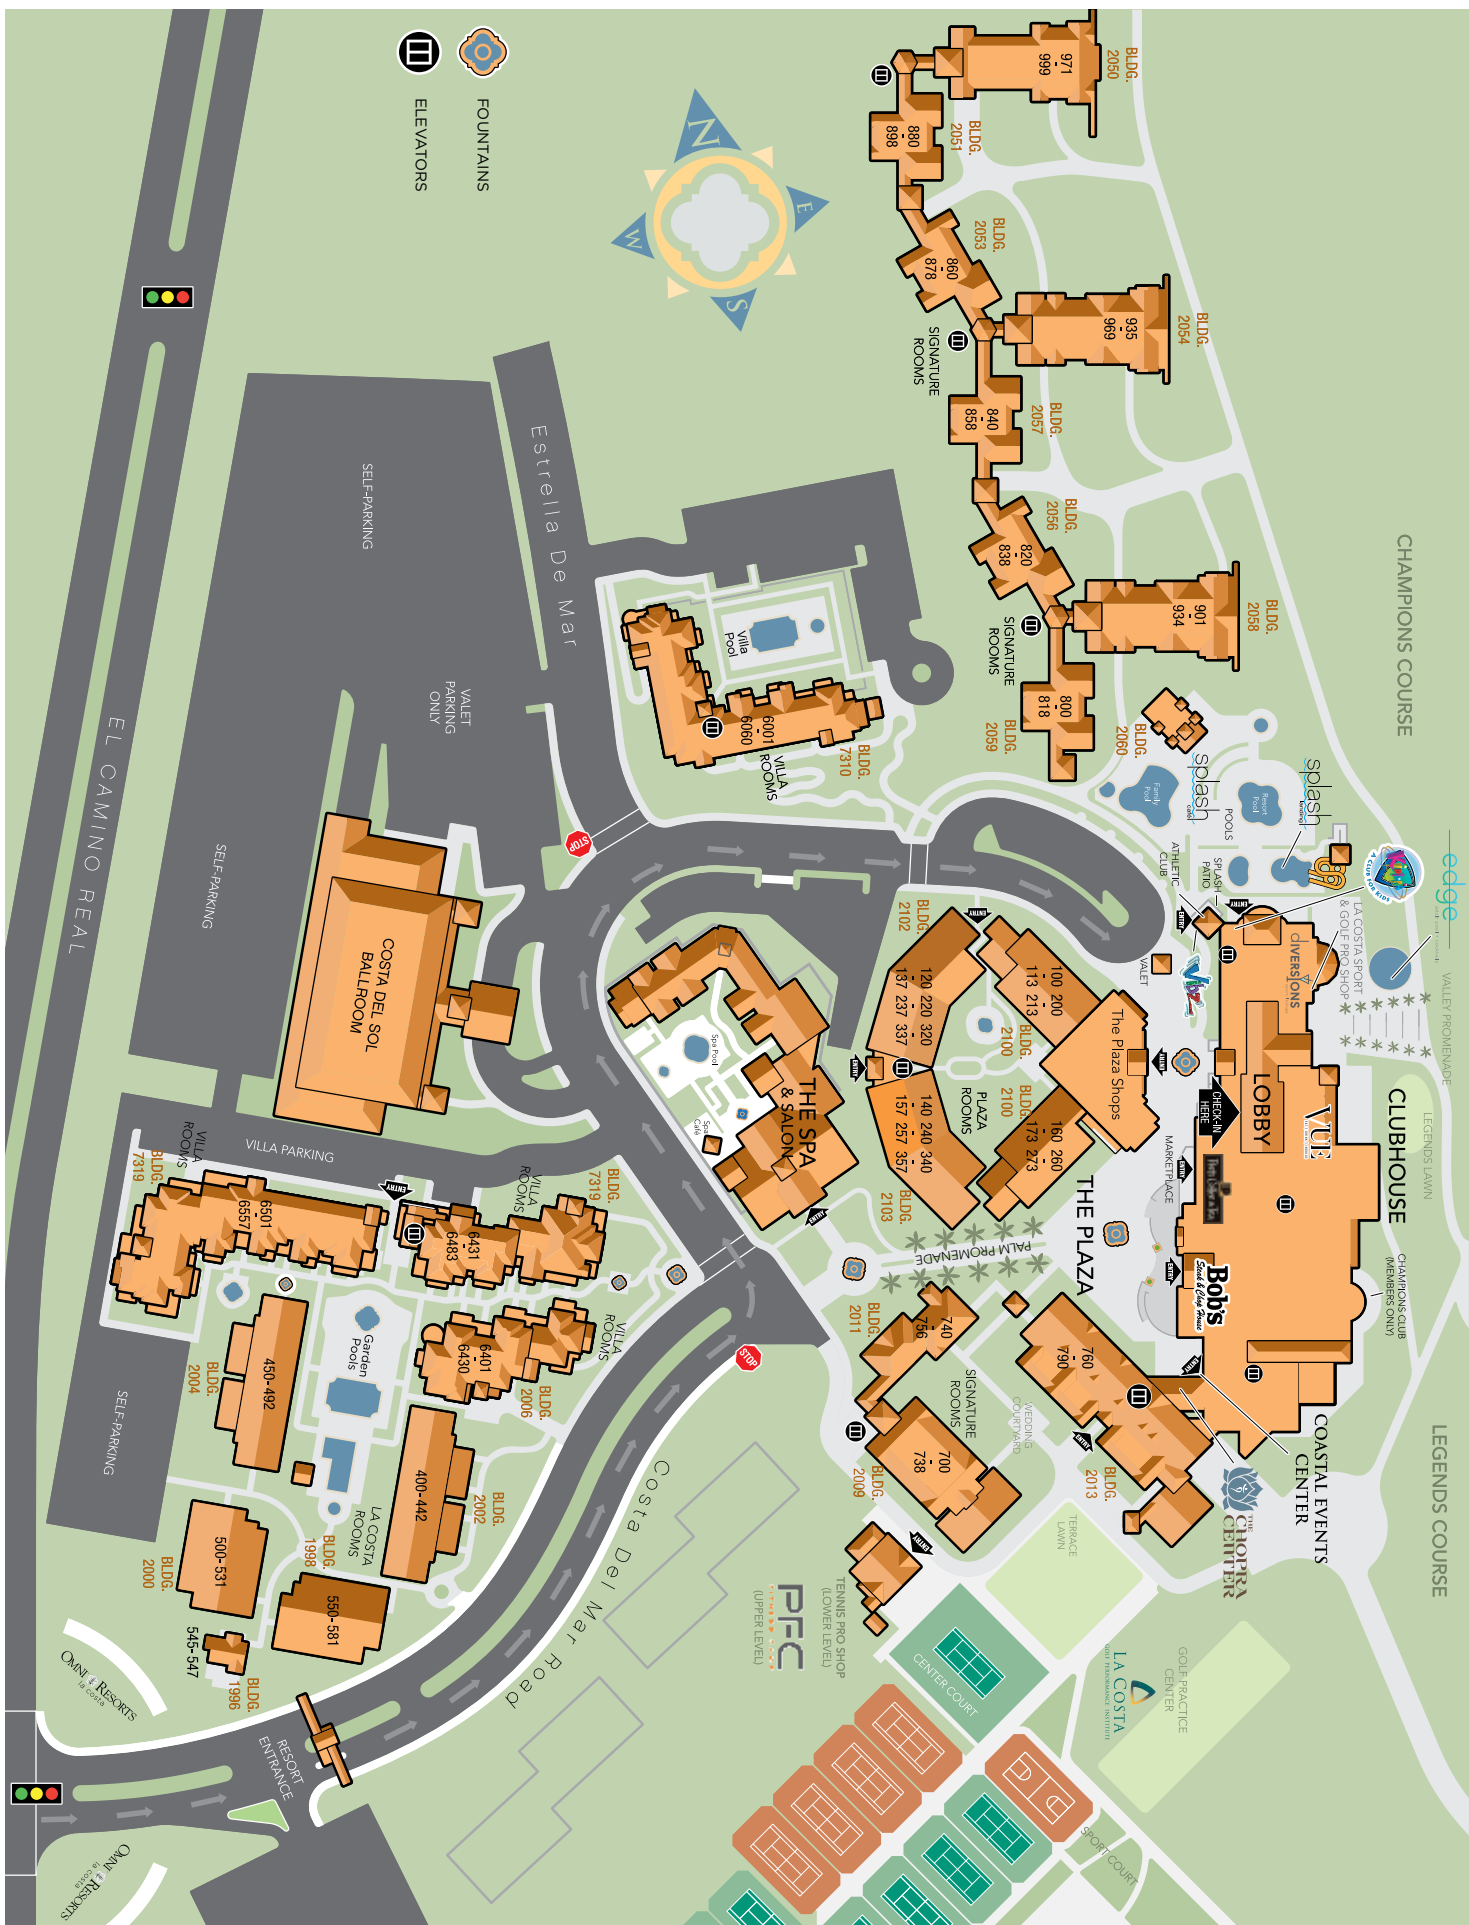

WEEKLY RESORT GUIDE

MEMORIAL DAY WEEKEND

MAY 23 - 29, 2018

OMNI RESORTS
la costa | carlsbad

OMNILACOSTA.COM

POOL HOURS DAILY 8am-10pm | WATERSLIDE HOURS DAILY 10am-4pm, Subject to change

WEDNESDAY 5/23

THURSDAY 5/24