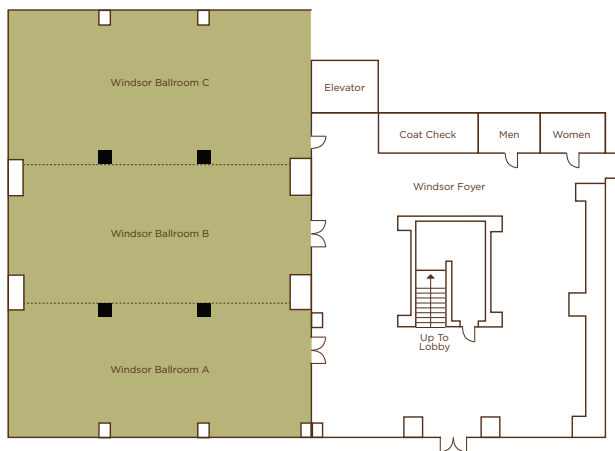

# THE OMNI KING EDWARD HOTEL MEETING SPACE

## LOWER LEVEL

## LOBBY LEVEL

## 17TH FLOOR