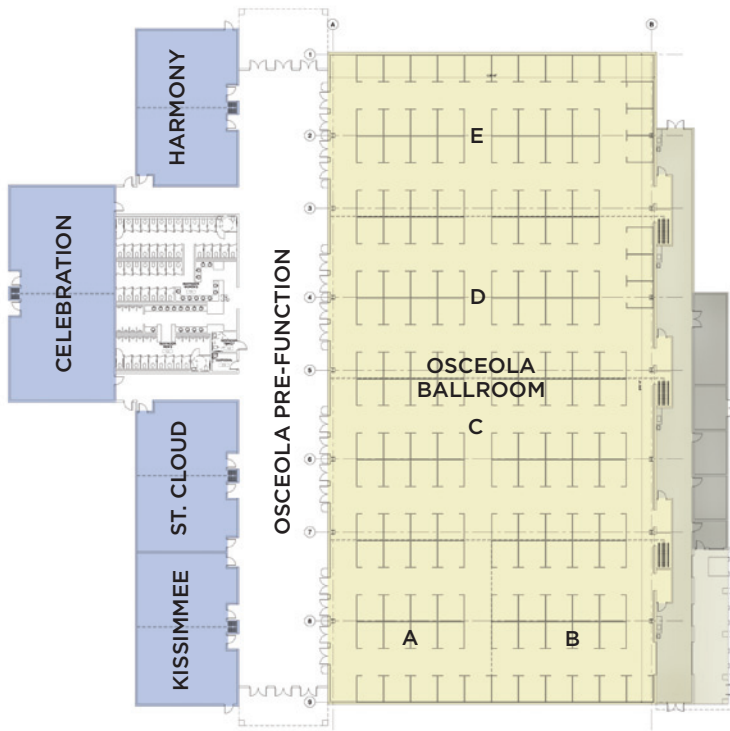

EXPANSION MEETING ROOM SPECIFICATIONS

Room	Square Footage	Ceiling Height	Conference	Banquet 72"	Classroom	U-Shape	Theater	Reception	Exhibit 8x10	Exhibit 10x10	Hollow Square
Osceola Ballroom	28,800	18'	—	2400	1200	—	3200	3000	180	150	—
Osceola A, B (each)	3,600	18'	120	300	150	100	400	360	25	20	85
Osceola C, D, E (each)	7,200	18'	240	600	300	200	800	720	45	35	175
Osceola A and B	7,200	18'	240	600	300	200	800	720	45	35	175
Osceola A, B, C, D	21,600	18'	—	1800	900	—	2400	2200	135	110	—
Osceola C, D, E (any two)	14,400	18'	—	1200	600	—	1600	1500	90	70	—
Osceola C, D, E	21,600	18'	—	1800	900	—	2400	2200	135	110	—
Osceola Pre-Function	8,400	16'	—	—	—	—	—	850	—	—	—
Kissimmee	1,954	12'	65	170	80	60	220	195	12	10	50
Kissimmee A, B (each)	978	12'	30	80	40	30	110	100	6	5	25
St. Cloud	1,954	12'	65	170	80	60	220	195	12	10	50
St. Cloud A, B (each)	978	12'	30	80	40	30	110	100	6	5	25
Celebration	2,956	16'	100	250	120	90	330	300	18	15	75
Celebration A, B (each)	1,478	16'	50	120	60	40	165	150	9	10	35
Harmony	1,954	12'	65	160	80	60	220	195	12	10	50
Harmony A, B (each)	978	12'	30	80	40	30	110	100	6	5	25

MEETING ROOM FLOOR PLAN

**More meeting space.
A new world of options.**

Our new ballroom is the crowning achievement to one of the most exceptional collections of meeting, event and recreation facilities available anywhere in the Southeast. The new ChampionsGate meeting space expansion will include:

- A 28,800 square-foot ballroom
- Eight flexible meeting rooms
- Event lawn with sweeping views of the lush grounds
- Advanced communications and computer technology
- Large loading dock for easy setup

Grand opening offers

Our new expansion is taking shape, and so are the special offers. Call today to learn about grand opening offers, available for a limited time.

407-238-6526 • omniorlandoresort.com